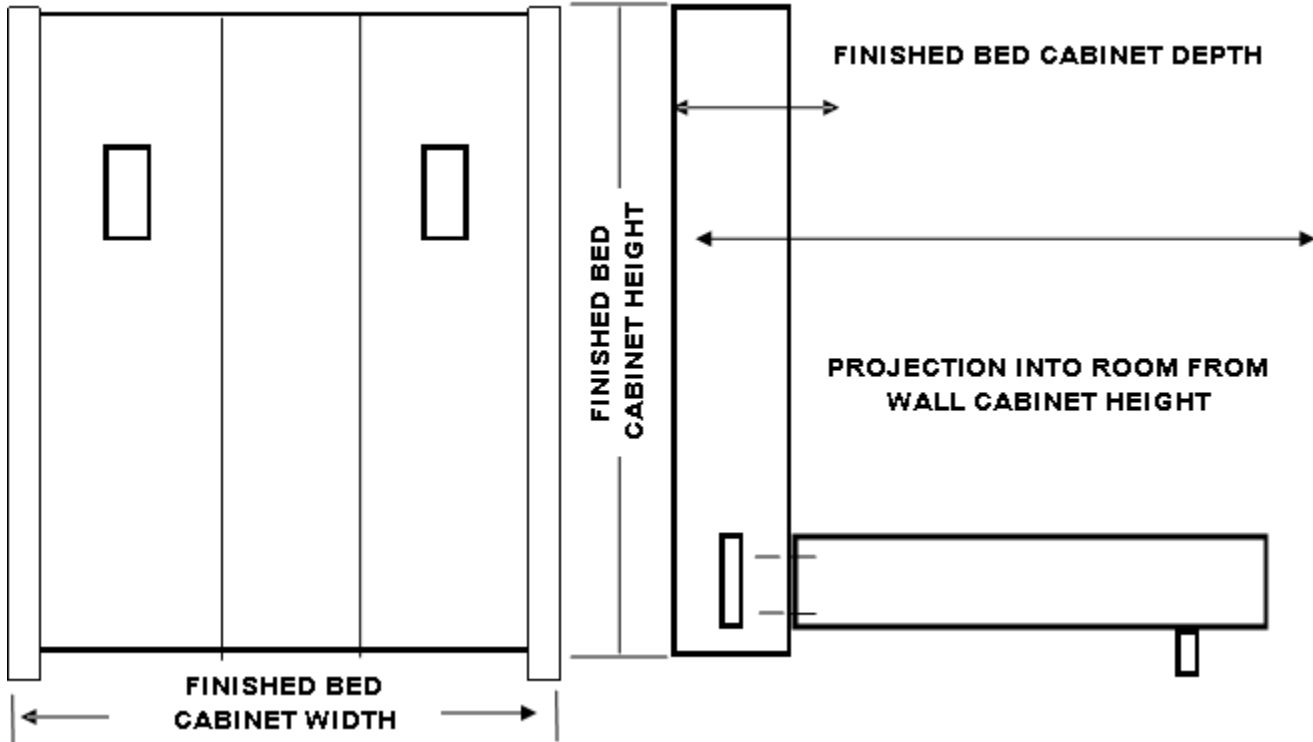

**SOLID WOOD SPACE SAVING WALL BEDS AND FURNITURE MANUFACTURER**

**STANDARD MURPHY WALL BED – PROJECTIONS – BLOCK LEG VERTICAL STYLE**

**OUTSIDE EDGE TO OUTSIDE EDGE FINISHED DIMENSIONS – VERTICAL STYLE**

SIZE	WIDTH	HEIGHT	DEPTH / THICKNESS	PROJECTION
TWIN	45"	82"	17"	80"
FULL	60"	82"	17"	80"
QUEEN	66"	87"	17"	84"
KING	82"	87"	17"	84"

**MATTRESS SIZES & SPECIFICATIONS**

SIZE	WIDTH	HEIGHT	DEPTH / THICKNESS	WEIGHT
TWIN	75"	39"	7" - 10"	35-50 LBS
FULL	75"	54"	7" - 10"	50-65 LBS
QUEEN	80"	60"	7" - 10"	65-80 LBS
KING	80"	76"	7" - 10"	80-92 LBS
CAL KING	84"	72"	7" - 10"	130-180 LBS

**SOLID WOOD SPACE SAVING WALL BEDS AND FURNITURE MANUFACTURER**

**STANDARD MURPHY WALL BED – PROJECTIONS – BLOCK LEG HORIZONTAL STYLE**

**OUTSIDE EDGE TO OUTSIDE EDGE FINISHED DIMENSIONS – HORIZONTAL STYLE**

SIZE	WIDTH	HEIGHT	DEPTH / THICKNESS	PROJECTION
TWIN	81"	46"	15-7/8"	43"
FULL	81"	61"	15-7/8"	58"
QUEEN	86"	67"	15-7/8"	64"

**MATTRESS SIZES & SPECIFICATIONS**

SIZE	WIDTH	HEIGHT	DEPTH / THICKNESS	PROJECTION
TWIN	75"	39"	7" - 10"	35-50 LBS
FULL	75"	54"	7" - 10"	50-65 LBS
QUEEN	80"	60"	7" - 10"	65-80 LBS