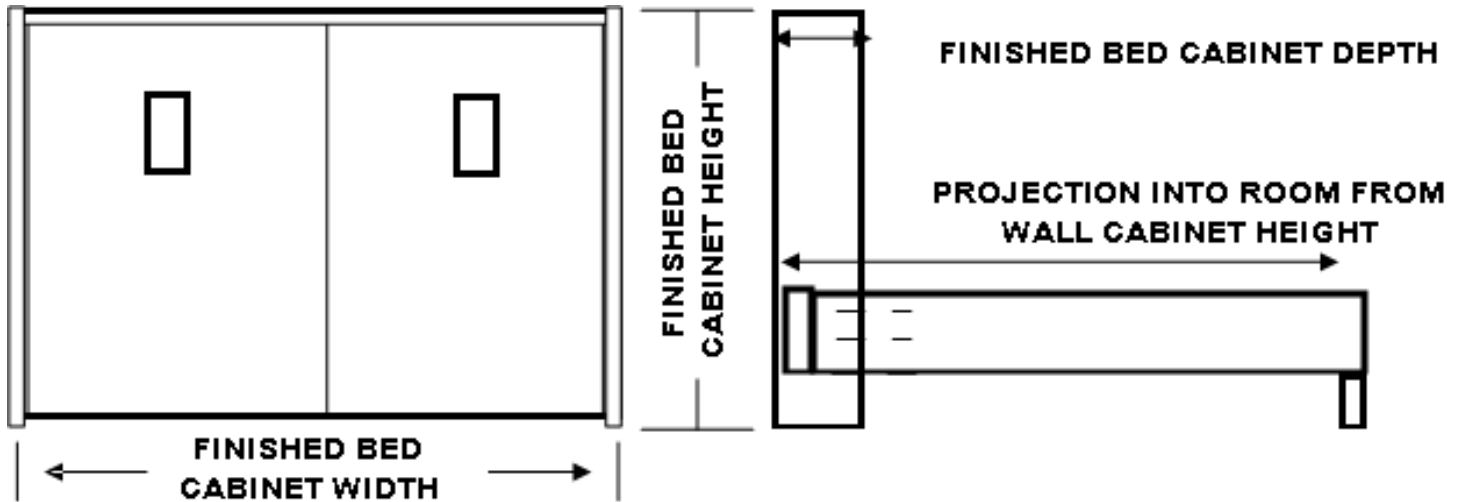

**SOLID WOOD SPACE SAVING WALL BEDS AND FURNITURE MANUFACTURER**

**STANDARD MURPHY WALL BED – PROJECTIONS – BLOCK LEG VERTICAL STYLE**

**OUTSIDE EDGE TO OUTSIDE EDGE FINISHED DIMENSIONS – VERTICAL STYLE**

SIZE	WIDTH	HEIGHT	DEPTH / THICKNESS	PROJECTION
TWIN	45"	82"	17"	80"
FULL	60"	82"	17"	80"
QUEEN	66"	87"	17"	84"
KING	82"	87"	17"	84"

**MATTRESS SIZES & SPECIFICATIONS**

SIZE	WIDTH	HEIGHT	DEPTH / THICKNESS	WEIGHT
TWIN	75"	39"	7" - 10"	35-50 LBS
FULL	75"	54"	7" - 10"	50-65 LBS
QUEEN	80"	60"	7" - 10"	65-80 LBS
KING	80"	76"	7" - 10"	80-92 LBS
CAL KING	84"	72"	7" - 10"	130-180 LBS

**SOLID WOOD SPACE SAVING WALL BEDS AND FURNITURE MANUFACTURER**

**STANDARD MURPHY WALL BED – PROJECTIONS – BLOCK LEG HORIZONTAL STYLE**

**OUTSIDE EDGE TO OUTSIDE EDGE FINISHED DIMENSIONS – HORIZONTAL STYLE**

SIZE	WIDTH	HEIGHT	DEPTH / THICKNESS	PROJECTION
TWIN	81"	46"	15-7/8"	43"
FULL	81"	61"	15-7/8"	58"
QUEEN	86"	67"	15-7/8"	64"

**MATTRESS SIZES & SPECIFICATIONS**

SIZE	WIDTH	HEIGHT	DEPTH / THICKNESS	PROJECTION
TWIN	75"	39"	7" - 10"	35-50 LBS
FULL	75"	54"	7" - 10"	50-65 LBS
QUEEN	80"	60"	7" - 10"	65-80 LBS